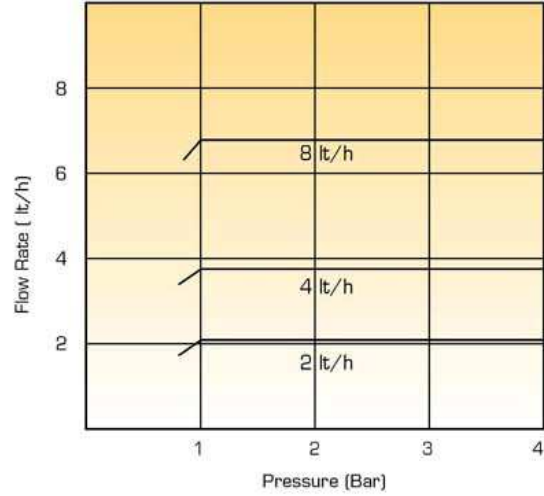

SUNSTREAM / PC

PRESSURE REGULATED DRIPLINE - PC SERIES

Sunstream PC Dripline is the suitable product to be installed in areas with big differences of level.

Main Features

Features

- Self - cleaning
- Built - in filtration slits and raised water inlet to minimize clogging
- Color coded for flow rate identification
- Compact design with short flow path
- Excellent emission uniformity

Specifications

- Pressure compensation from 0.6 to 4.0 bar
- Available in 2, 4 and 8 lt/hr flow rates
- Manufactured from virgin polyethylene
- Silicone diaphragm
- Retainer welded to drip emitter body
- Wide drilling area (5.3 mm)

SUNSTREAM / PC

Recommended Length of Run (m)

Ø 16 mm Sunstream Dripline

Inlet Pressure	30 cm 2 lt/h - 4 lt/h - 8 lt/h	45 cm 2 lt/h - 4 lt/h - 8 lt/h	60 cm 2 lt/h - 4 lt/h - 8 lt/h	90 cm 2 lt/h - 4 lt/h - 8 lt/h	120 cm 2 lt/h - 4 lt/h - 8 lt/h
1.0 bar	55 - 40 - 26	78 - 56 - 38	99 - 73 - 47	139 - 101 - 65	171 - 125 - 79
1.4 bar	67 - 50 - 32	97 - 72 - 47	123 - 91 - 58	157 - 125 - 73	216 - 157 - 102
1.7 bar	81 - 59 - 38	116 - 84 - 55	148 - 108 - 70	206 - 148 - 96	259 - 187 - 122
2.0 bar	90 - 65 - 43	128 - 93 - 61	161 - 119 - 76	226 - 163 - 107	285 - 207 - 134
2.4 bar	99 - 73 - 46	140 - 102 - 65	177 - 131 - 82	247 - 178 - 116	311 - 225 - 146
2.7 bar	105 - 78 - 49	149 - 108 - 72	189 - 139 - 88	261 - 190 - 123	331 - 241 - 155
3.1 bar	111 - 81 - 52	158 - 116 - 76	201 - 148 - 93	280 - 201 - 131	351 - 255 - 165